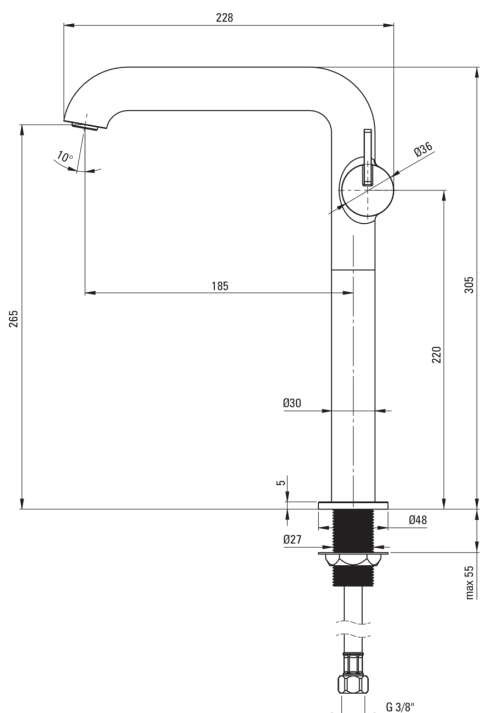

## Washbasin tap, tall

Product code: BQS\_N24K

EAN: 5907650818205

Color: nero

Warranty [years]: 7

### Mixer cartridge

Ceramic cartridge size	25 mm
------------------------	-------

### Spouts

Spout type	still
Mixer spout range [mm]	185
Material	brass

### Connecting hoses

Length [mm]	450
Installation thread	3/8"
Connection thread	M10